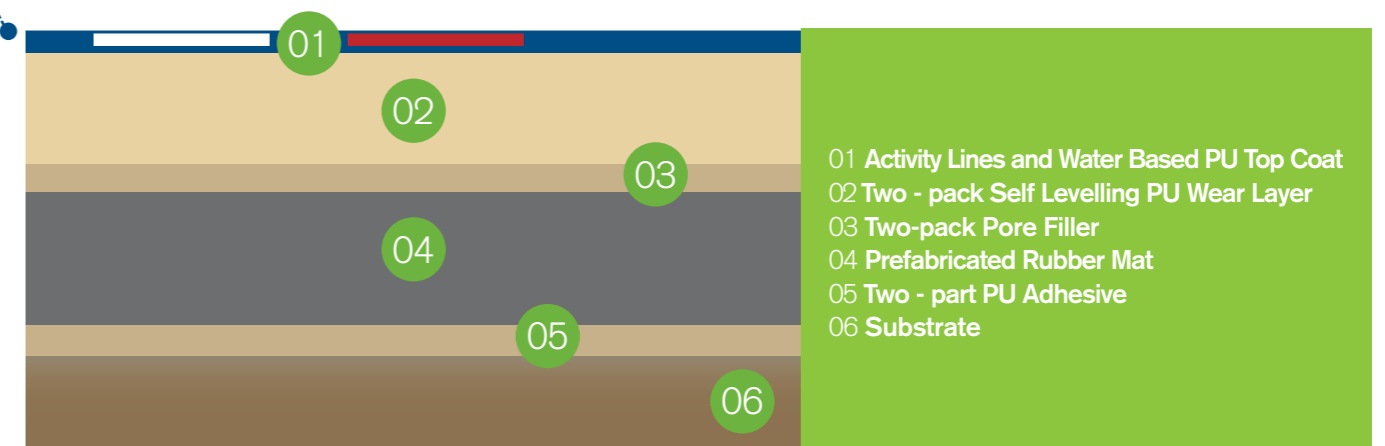

Special Properties

- Cushioned Surface
- Very resilient and durable
- Seamless surface
- Water-based polyurethane
- Increased chemical resistance
- Bright intense colours
- Easy to clean

Cross - Section of the Reflex PU System